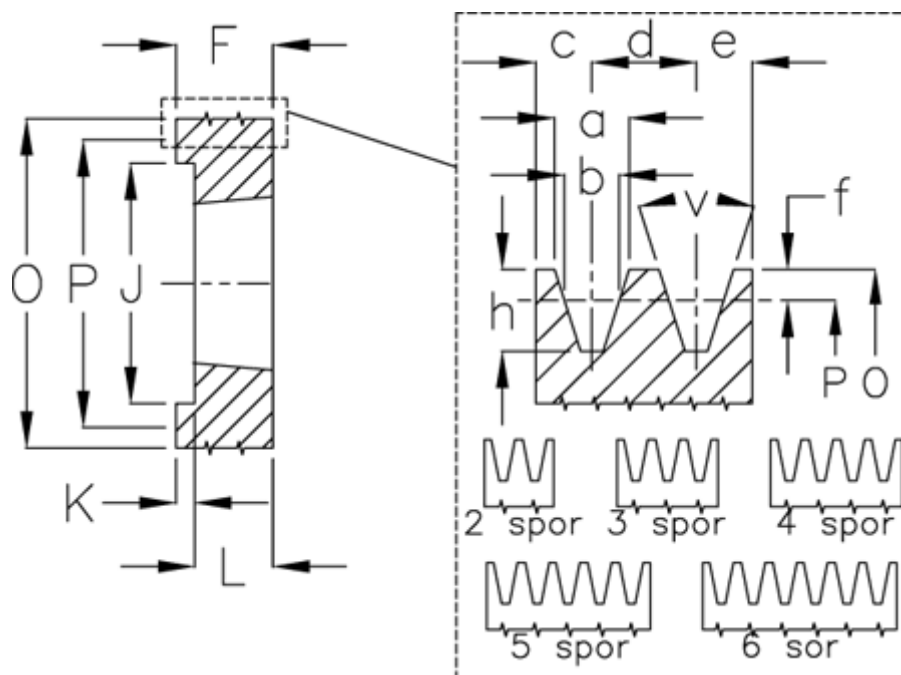

Article number: 604113012502

Description: V-belt pulley SPZ 125/2 TL1610

Measures

a	= 9,7	For bush	= 1610	P	= 125
b	= 8,5	h	= 11	Type	= SPZ
Bush ζ max	= 42	J	= 96.0	v	= 38 grader
c	= 8	K	= 3		
d	= 12	L	= 25		
e	= 8	m	= -		
f	= 2	Number of ribs	= 2		
F	= 28	O	= 129		